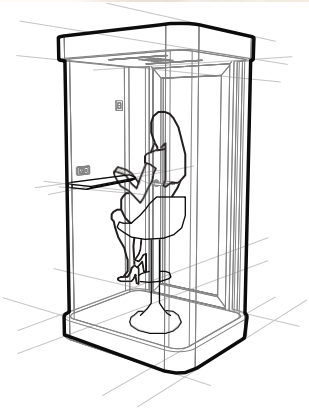

*Lemon*

*Kiwi*

HEIGHT 1050 mm  
LENGTH 1200 mm  
WIDTH 600 mm

Table Top sizes

*Lemon twist*

;

*Your space should be  
a story of who you are,  
and be a collection  
of what you love.*

Nate Berkus

# *Chatty Booth*

Acoustic Cubicle Room

In a fast-paced and often noisy world, finding a space where you can concentrate, hold private conversations, or engage in important meetings without disturbances can be a real challenge. That's where Chatty Booth steps in as the ultimate solution to elevate your workspace and personal environment. Chatty Booth is not just an acoustic cubicle room; it's gateway to a new level of productivity, focus, and tranquility. With its innovative design, Chatty Booth creates a haven of acoustic perfection, effectively shielding you from the commotion and interruptions that can hinder your work and well-being.