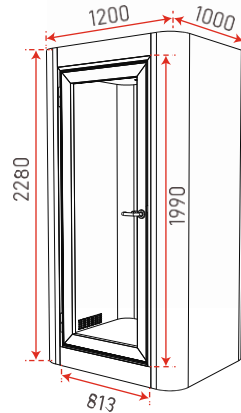

Dimension

Door opening in either direction.

Customizable furnishing

A Barstool

B Table

Minimum recommended ceiling height is 2700 mm from the floor for installation of Chatty Booth.

Recommended Pax: 1 Person

Disclaimer: The images shown are for illustration purpose only and may not be an exact representation of the product.