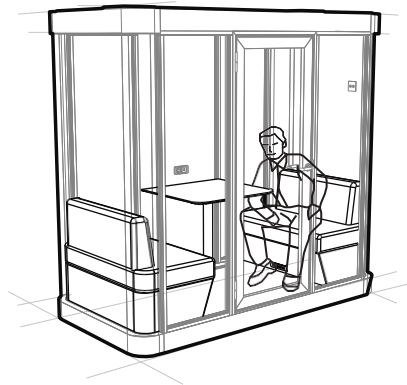

Disclaimer: The images shown are for illustration purpose only and may not be an exact representation of the product.