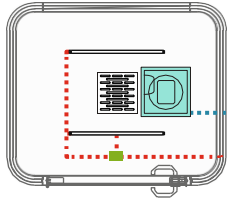

Chatty Booth

Acoustic Cubicle Room

Wire Mangement Top View

CT-01