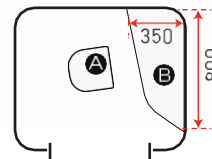

CT-01 Configuration

Door opening in either direction.

Customizable furnishing

A Barstool

B Table

Minimum recommended ceiling height is 2700 mm from the floor for installation of Chatty Booth.

Recommended Pax: 1 Person

Disclaimer: The images shown are for illustration purpose only and may not be an exact representation of the product.