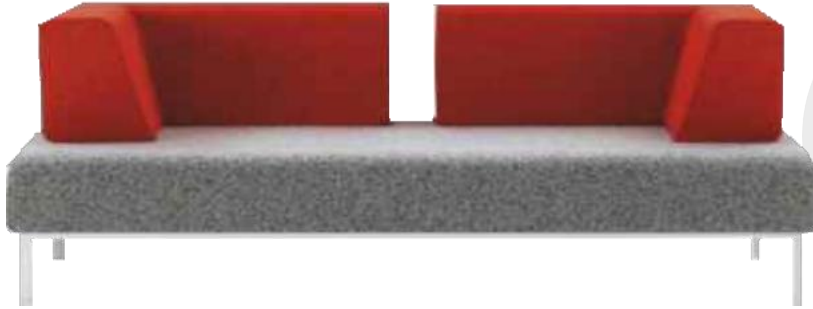

## Tonga

	FABRIC (mtr)	SIZE (ft)
SINGLE SEATER	4.0	2.75
TWO SEATER	6.0	4.50
THREE SEATER	7.5	6.25

*Sofa*  
COLLECTION

*Egypt*

*Congo*

	FABRIC (mtr)	SIZE (ft)
SINGLE SEATER	6.5	3.0
TWO SEATER	8.0	4.75
THREE SEATER	9.5	6.25