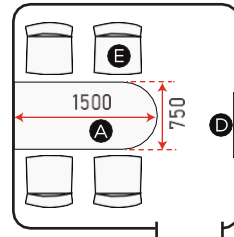

CT-04

Back Panel Variations

CT-04 Configuration options

Door can be placed on left, center, or right, opening in either direction.

Minimum recommended ceiling height is 2700 mm from the floor for installation of Chatty Booth.

Recommended Pax: 4 Person

Customizable furnishing

Disclaimer: The images shown are for illustration purpose only and may not be an exact representation of the product.