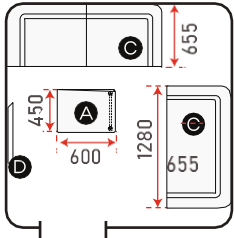

CT-04 Configuration options

Door can be placed on left, center, or right, opening in either direction.