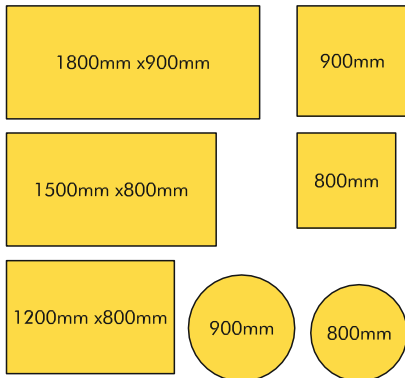

HEIGHT 750 mm  
Ø 750 mm/900 mm

*Cherry*

HEIGHT 740 mm  
Ø 900 mm

*Apricot*

HEIGHT 725 mm  
LENGTH 1200 mm  
WIDTH 800 mm

*Orange*

HEIGHT 740 mm  
Ø 800 mm

*Grape*  
 HEIGHT 450 mm  
 Ø 500 mm

*Coconut*

*Café Table*  
COLLECTION

*Ronda*  
HEIGHT 450mm/550mm  
LENGTH 1050 mm  
Ø 600 mm

*Seville*  
WIDTH 900/1050/1200mm  
Ø 450/525/600mm

*Sunday*  
LENGTH | HEIGHT  
1200 mm | 750 mm  
1500 mm | 750 mm  
1800 mm | 750 mm

L 450 x D 450 x H 675

*Oval*

L 550 x D 400 x H 675

*Round*

Dia 450 x H 675

*Triangle*

L 465 x D 495 x H 675

*Café Table*  
COLLECTION

*Lemon*

*Kiwi*

HEIGHT 1050 mm  
LENGTH 1200 mm  
WIDTH 600 mm

Table Top sizes

*Lemon twist*

;

*Your space should be  
a story of who you are,  
and be a collection  
of what you love.*

Nate Berkus