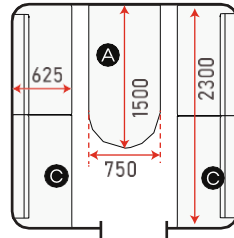

CT-04 Configuration options

Door can be placed on left, center, or right, opening in either direction.