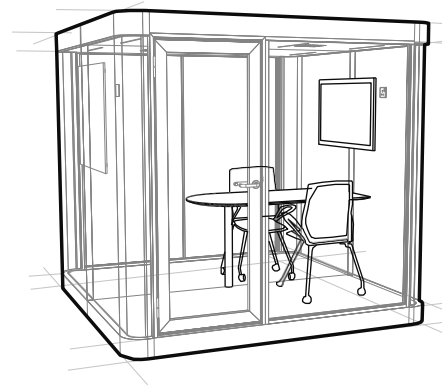

Disclaimer: The images shown are for illustration purpose only and may not be an exact representation of the product.