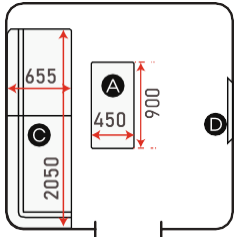

CT-04

Back Panel Variations

CT-04 Configuration options

Door can be placed on left, center, or right, opening in either direction.

Minimum recommended ceiling height is 2700 mm from the floor for installation of Chatty Booth.

Recommended Pax: 4 Person

Customizable furnishing

Disclaimer: The images shown are for illustration purpose only and may not be an exact representation of the product.